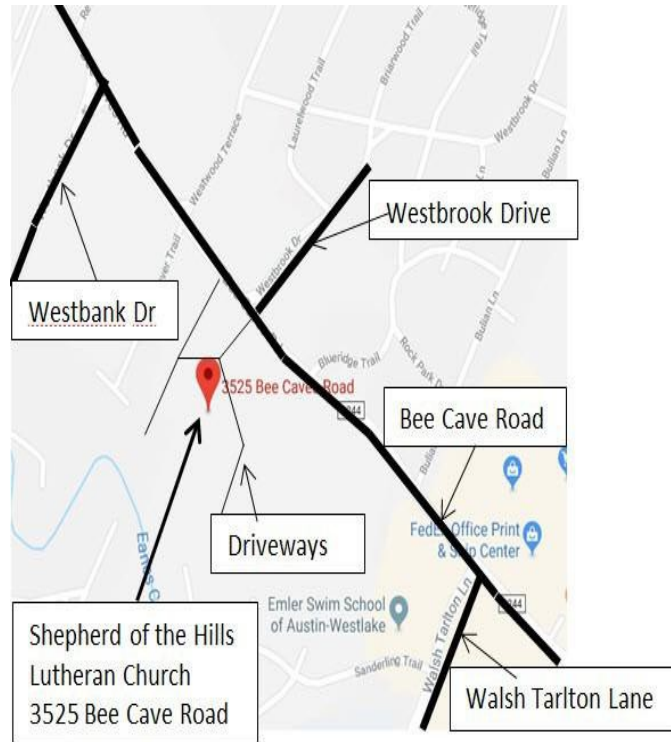

Directions to Shepherd of the Hills Lutheran Church
3525 Bee Cave Road, Austin, TX 78746 512-327-3370
<http://shephills.org/contact> (shows map and Church diagram)

The Church entrance is on the south side of Bee Cave Road and directly across the street from Westbrook Drive. We Dance in the Fellowship Hall, which is part of the Butterfly Christian Preschool complex. Park on both sides & behind the Church complex