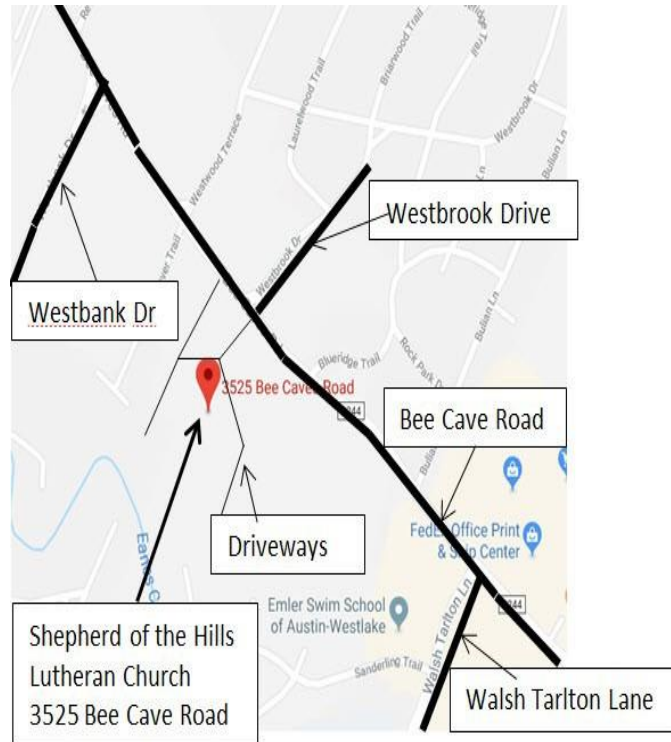

Waterloo Squares, Austin, TX

Directions to Shepherd of the Hills Lutheran Church
3525 Bee Cave Road, Austin, TX 78746 512-327-3370
<http://shephills.org/contact> (shows map and Church diagram)

The Church entrance is on the south side of Bee Cave Road and directly across the street from Westbrook Drive. We Dance in the Fellowship Hall, which is part of the Butterfly Christian Preschool complex. Park on both sides & behind the Church complex